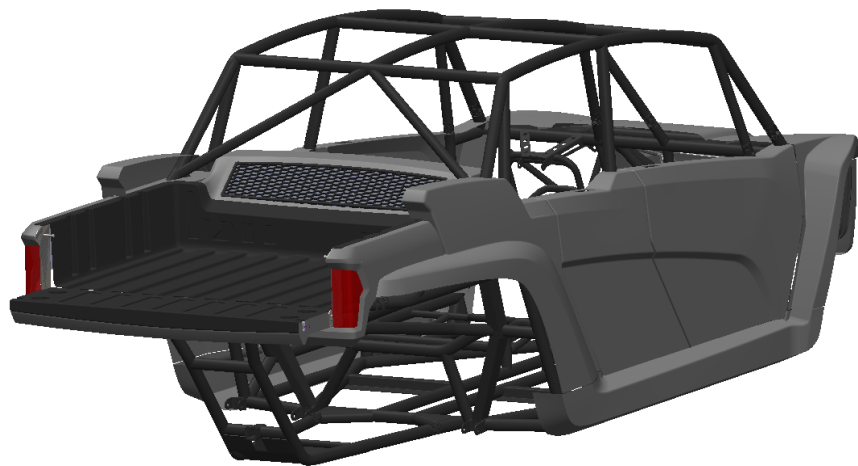

LIVE CALL IN:  
**704-949-1255**  
ASK YOUR QUESTIONS

**2**  
SEATS

**110"**  
WHEELBASE  
**230 HP** STOCK  
**300 HP** SPEED KEY

**5**

**EL DIABLO**

**RG EDITION**

**Bandit /  
El Jefe**

**Width: 48"  
Length: 35"  
Tailgate down Length: 46"**

**UTT**

**Width: 48"  
Length: 50"  
Tailgate down Length: 61"**

**Bed Depth  
9.25"**

- HD Pickup style latch and pivot mechanism
- Toolless removable tailgate

LIVE CALL IN:  
**704-949-1255**  
ASK YOUR QUESTIONS