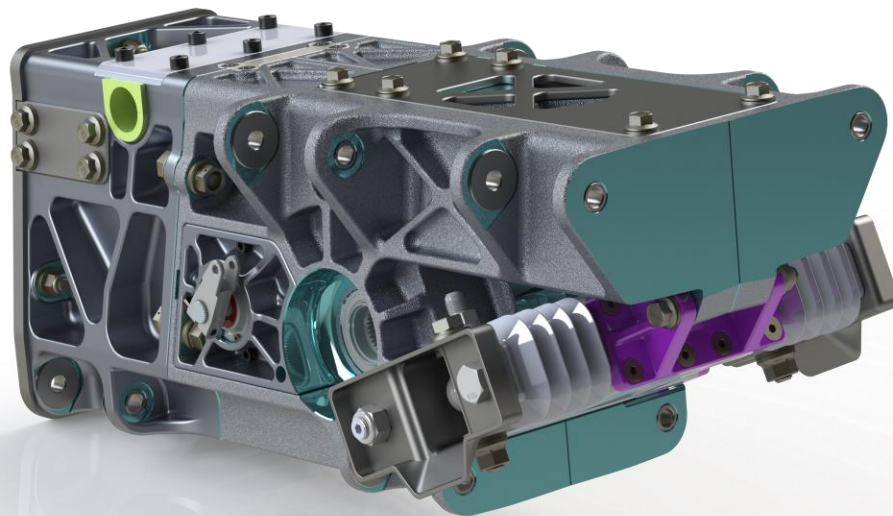

## SPEED UTV – BOLT ON CORE SUPPORT/BUMPER

**SPEED ENERGY UTV**

- Sub assembly can be replaced if damaged
- Optional bumper mounts though bodywork

**Bulkhead**

**Patented Unicorn TT Inspired Bulkhead Mounts; steering, suspension and differential into one structural unit**

- Manual 4WD and Front Locker
- Shift on the fly thanks to Dog engagement
- Larger Ring and Pinion
- Patented CV locking mechanism (front and rear)
- Torque limiting clutch for driveline protection

**3 position 4-wheel drive selector:**

# Speed Dealers

GENERAL

SUSPENSION

STEERING

CHASSIS

BODY

INTERIOR

DRIVETRAIN