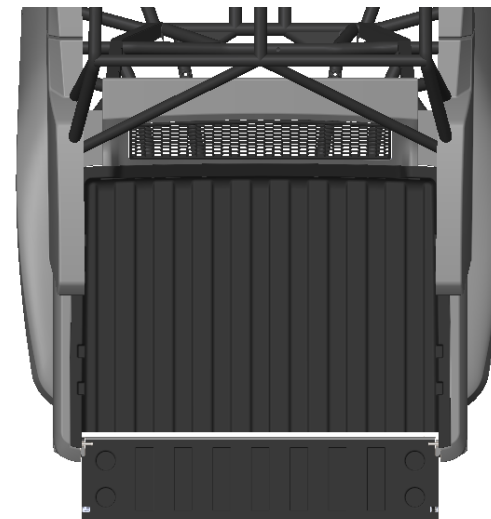

LIVE CALL IN:  
**704-949-1255**  
ASK YOUR QUESTIONS

**2**  
SEATS

**110"**  
WHEELBASE  
**230 HP** STOCK  
**300 HP** SPEED KEY

**5**

**EL DIABLO**

**RG EDITION**

**Bandit /  
El Jefe**

**Width: 48"  
Length: 35"  
Tailgate down Length: 46"**

**UTT**

**Width: 48"  
Length: 50"  
Tailgate down Length: 61"**

**Bed Depth  
9.25"**

- HD Pickup style latch and pivot mechanism
- Toolless removable tailgate

LIVE CALL IN:  
**704-949-1255**  
ASK YOUR QUESTIONS