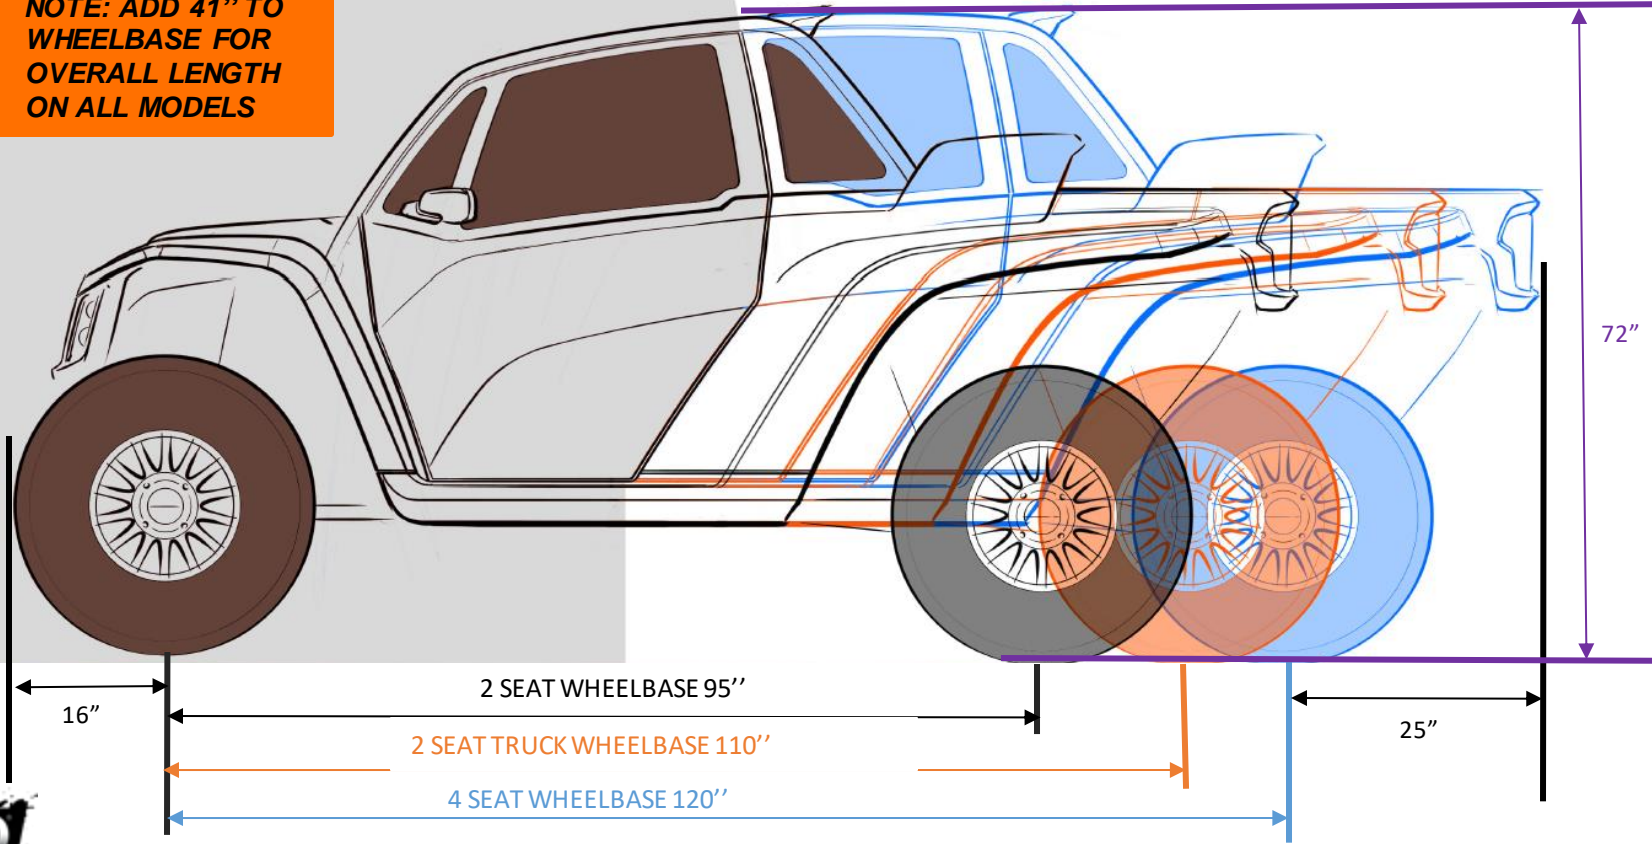

WHEELBASE

• NOTE: ADD 41" TO WHEELBASE FOR OVERALL LENGTH ON ALL MODELS

16"

2 SEAT WHEELBASE 95"

2 SEAT TRUCK WHEELBASE 110"

4 SEAT WHEELBASE 120"

25"

72"

GENERAL

SUSPENSION

STEERING

CHASSIS

BODY

INTERIOR

DRIVETRAIN