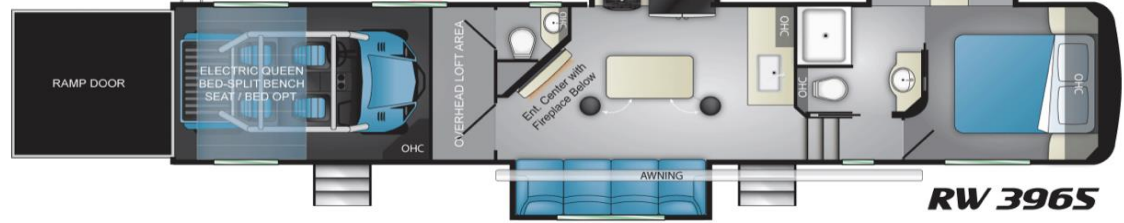

15' GARAGE

30 GALLON FUEL TANK