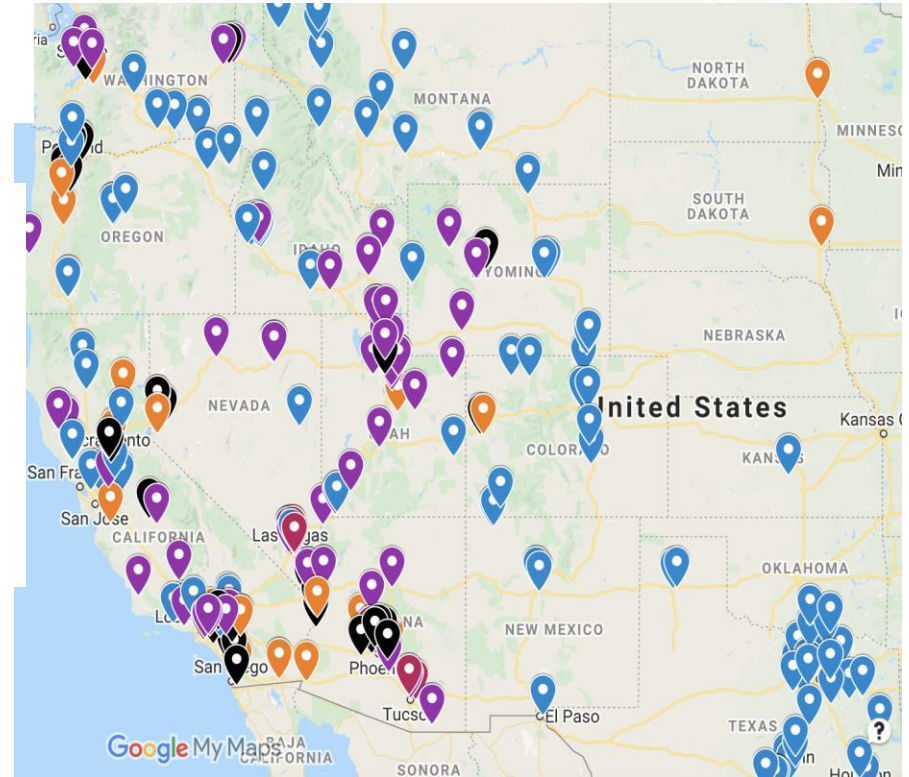

- 2wd-back
- 4wd-middle
- 4wd locked-forwards

**Gear selector returns to center after each up/down shift**

**Sequential Style Ratchet Shifter**

- Air vents
- Cup holders
- Storage bins
- USB Plug ins

- Fun Bike Center
- Temecula Motorsports
- Edge Powersports
- TrophyLite
- Carson City Motorsport
- Gott Powersports
- Big Pine Sports
- Gray Area KTM
- Coyne Powersports Of I
- Coyne Powersports
- Liberty Motorsports
- South Pacific Powersports
- SPEED HAVASU
- Hollister Powersports
- Sykotic Industries
- Vey's Powersports
- Clem's Enumclaw Powerspor...
- Nash Powersports
- Nash Powersports Mesa
- Nash Powersports Scottsdale
- Dakota Cat Motorsports
- Track 2 Trail Arctic Cat, Inc.
- ATV Cycle Sports
- Bert's Mega Mall