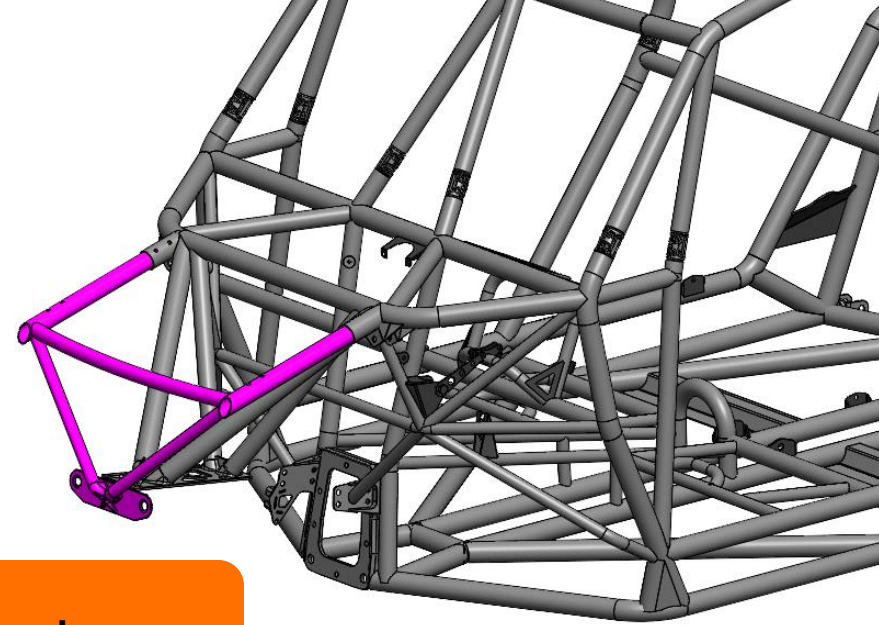

**ROBBY GORDON – TODD ROMANO**

DANIEL GRANGER – KYLE SWOBODA

**SPEED  UTV**

Design Presentation: 18

FOR PUBLIC RELEASE: 07/22/2020

**Modular Chassis Design  
Triangulated Nodes**

## SPEED UTV – BOLT ON CORE SUPPORT/BUMPER

**SPEED ENERGY UTV**

- Sub assembly can be replaced if damaged
- Optional bumper mounts though bodywork

**Bulkhead**

**Patented Unicorn TT Inspired Bulkhead Mounts; steering, suspension and differential into one structural unit**