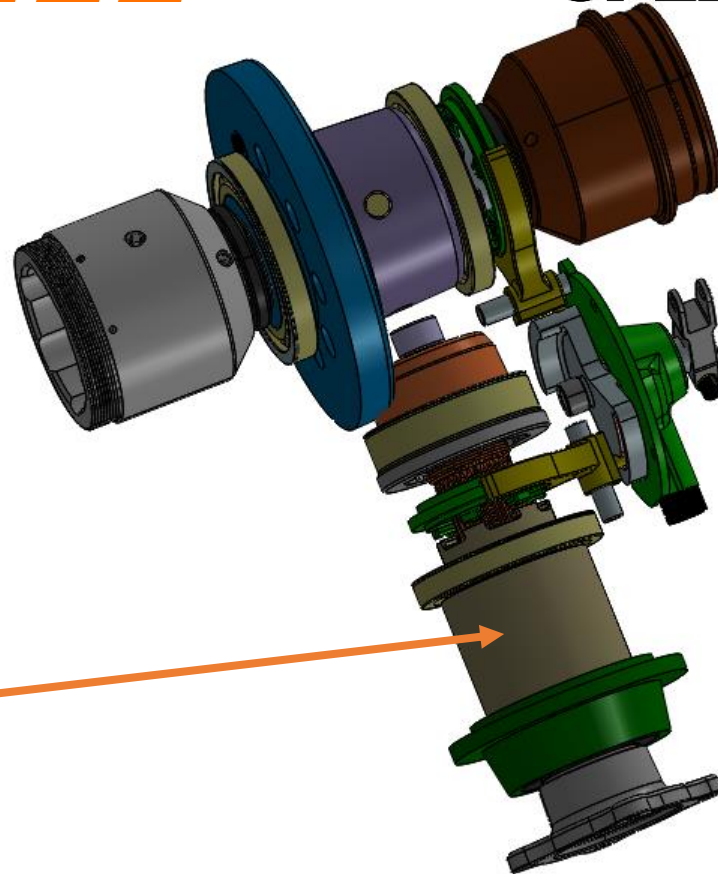

- Manual 4WD and Front Locker
- Shift on the fly thanks to Dog engagement
- Larger Ring and Pinion
- Patented CV locking mechanism (front and rear)
- Torque limiting clutch for driveline protection