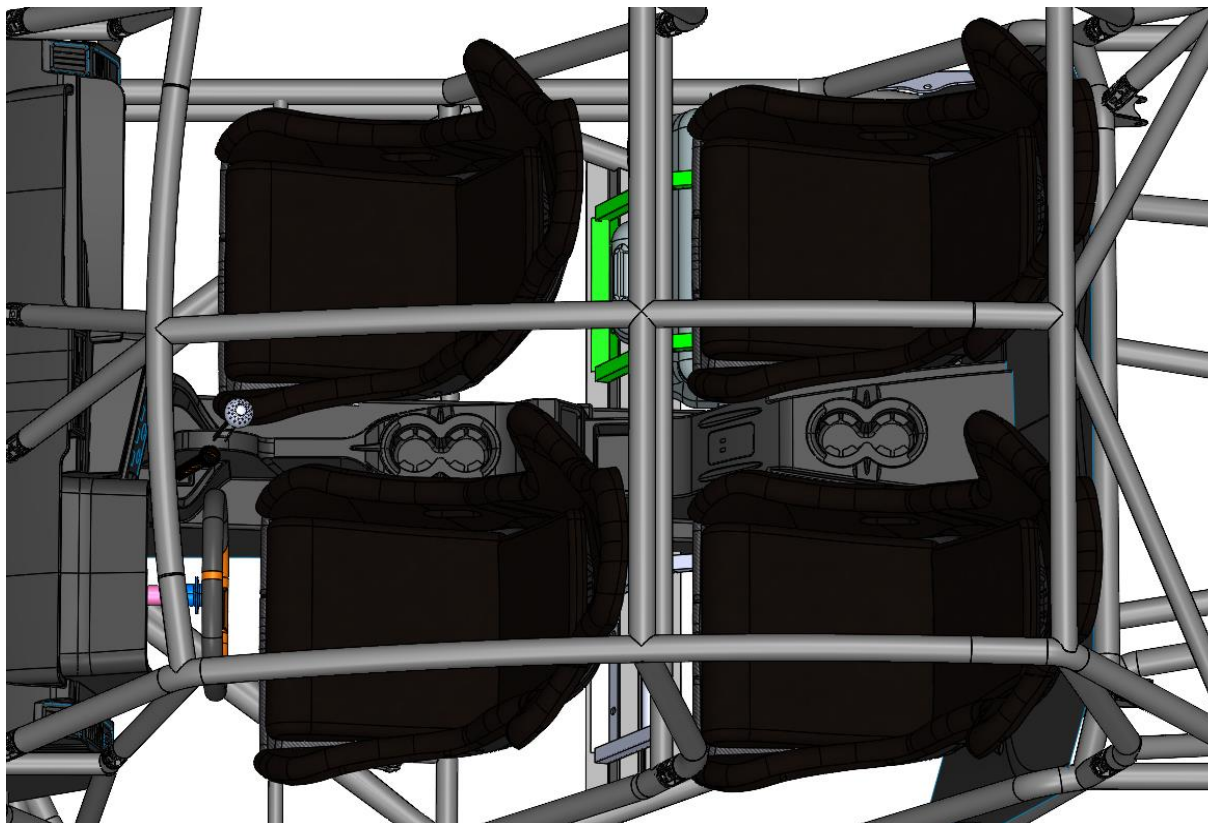

- Air vents
- Cup holders
- Storage bins
- USB Plug ins